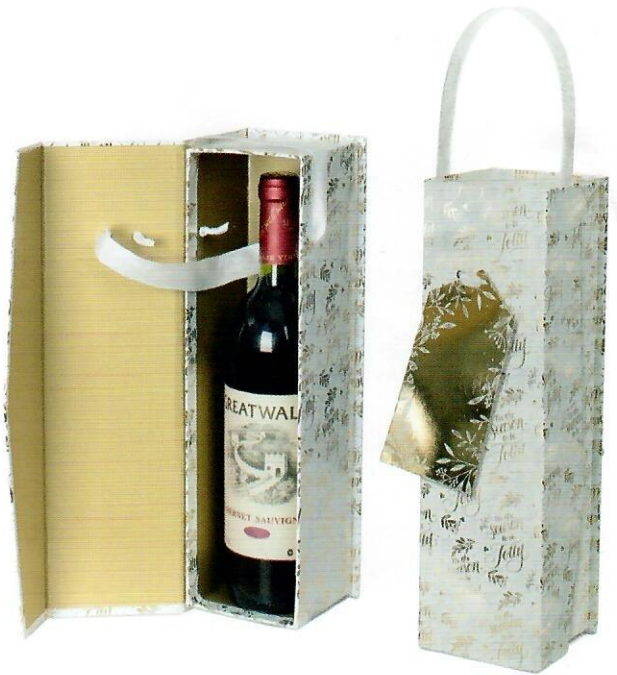

XAMGB69M · Medium **LL**

XAMGB69L · Large **P**

XAMGB69B · Bottle **P**

Gold and Cream Wreath

Detachable Cardboard Eurohook · Carton Quantity: 48 · Inner Quantity: 6

Gold Foil

XAMGB72B · Bottle **P**
 Prosecco
 Carton Quantity: 48 · Inner Quantity: 6
 Gold Foil

XAMGB39L · Large **P**

XAKTB501BB

Merry Berry Christmas bottle box
Gold foil finish with magnetic closing lid.

XAKTB503BB

Golden Foliage Christmas bottle box
Gold foil finish with magnetic closing lid.

XAKTB508BB